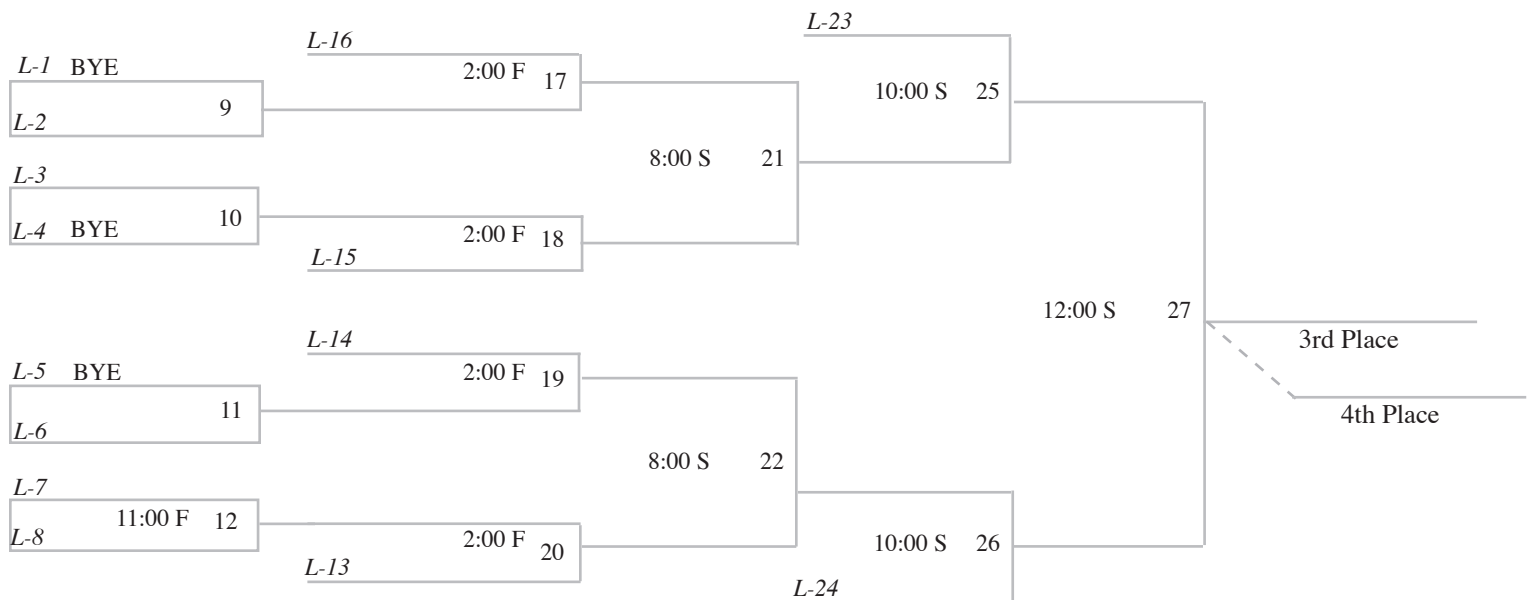

Consolation Bracket