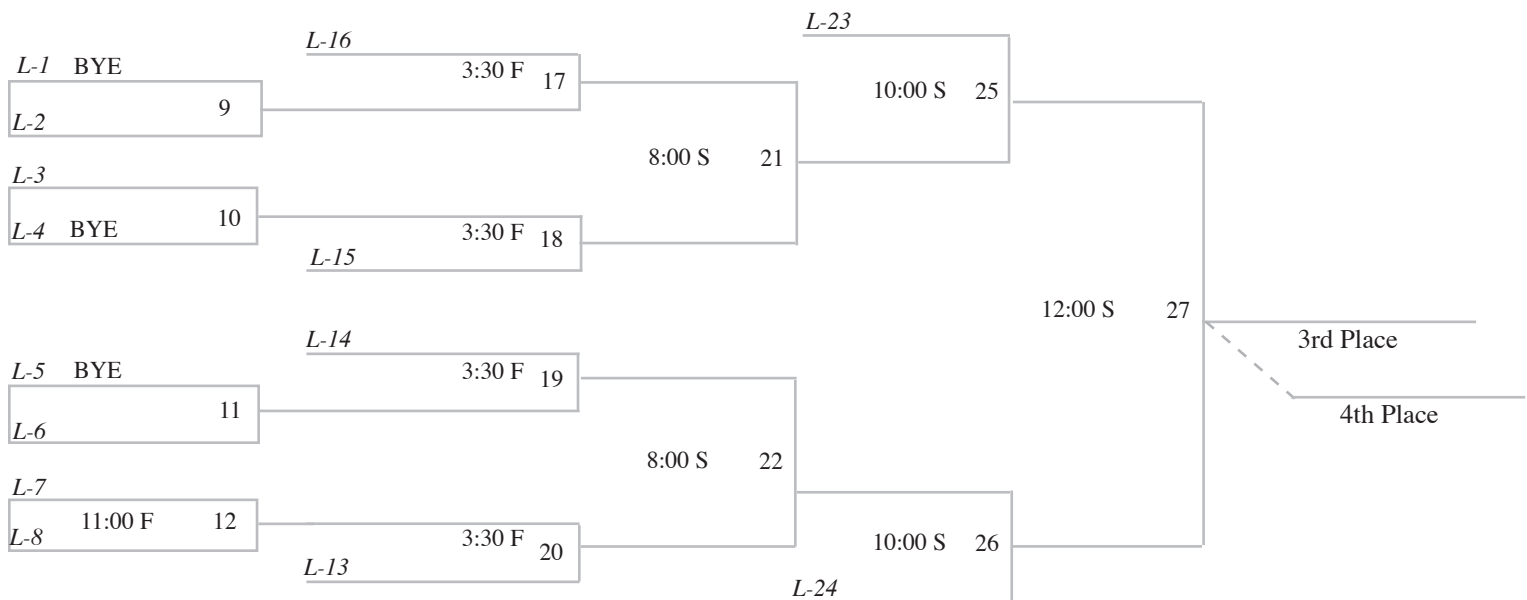

Ridgevue High School
18800 Madison Road, Nampa
*Players must be available 30 minutes prior to assigned time.

Consolation Bracket

2026 State Tennis Championships

4A Boys Doubles

unbottled.

Championship Bracket

2025 State Champion

M. Goodson/B. Hancock
Parma

2026 Boys Doubles Site

Owyhee High School
 3650 N. Owyhee Storm Avenue, Meridian
 *Matches 27 & 28 @ Ridgevue High School
 18800 Madison Road, Nampa
 *Players must be available 30 minutes prior to assigned time.