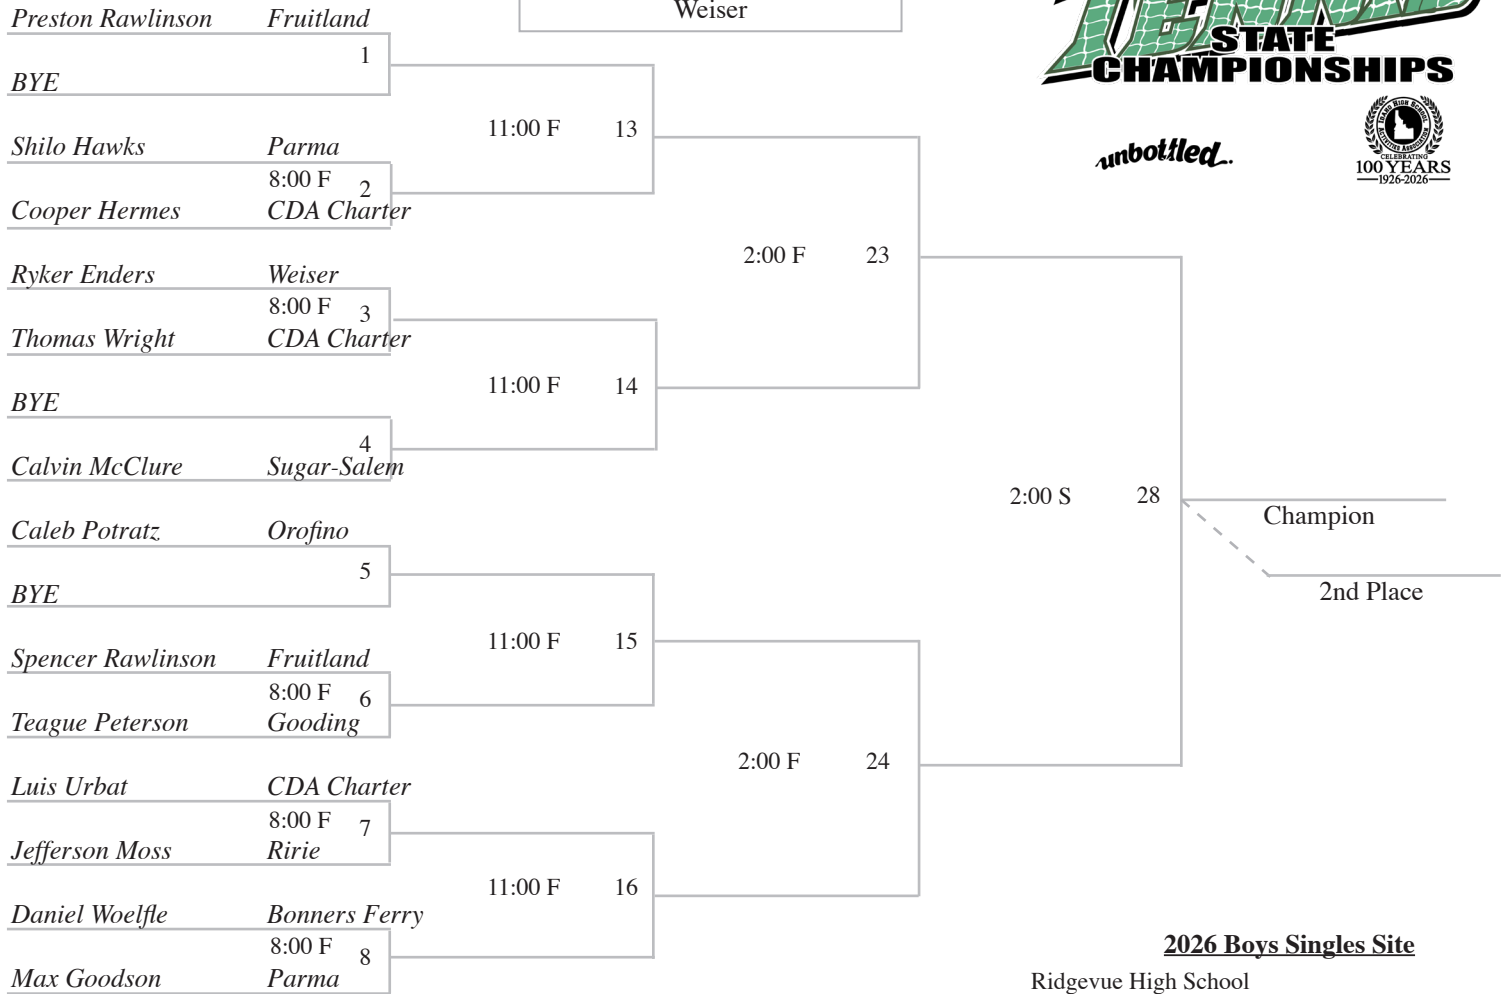

2026 State Tennis Championships

unbottled.

4A Boys Singles

2025 State Champion

Dauge McClellan
Weiser

Championship Bracket

2026 Boys Singles Site

Ridgevue High School
18800 Madison Road, Nampa
*Players must be available 30 minutes prior to assigned time.