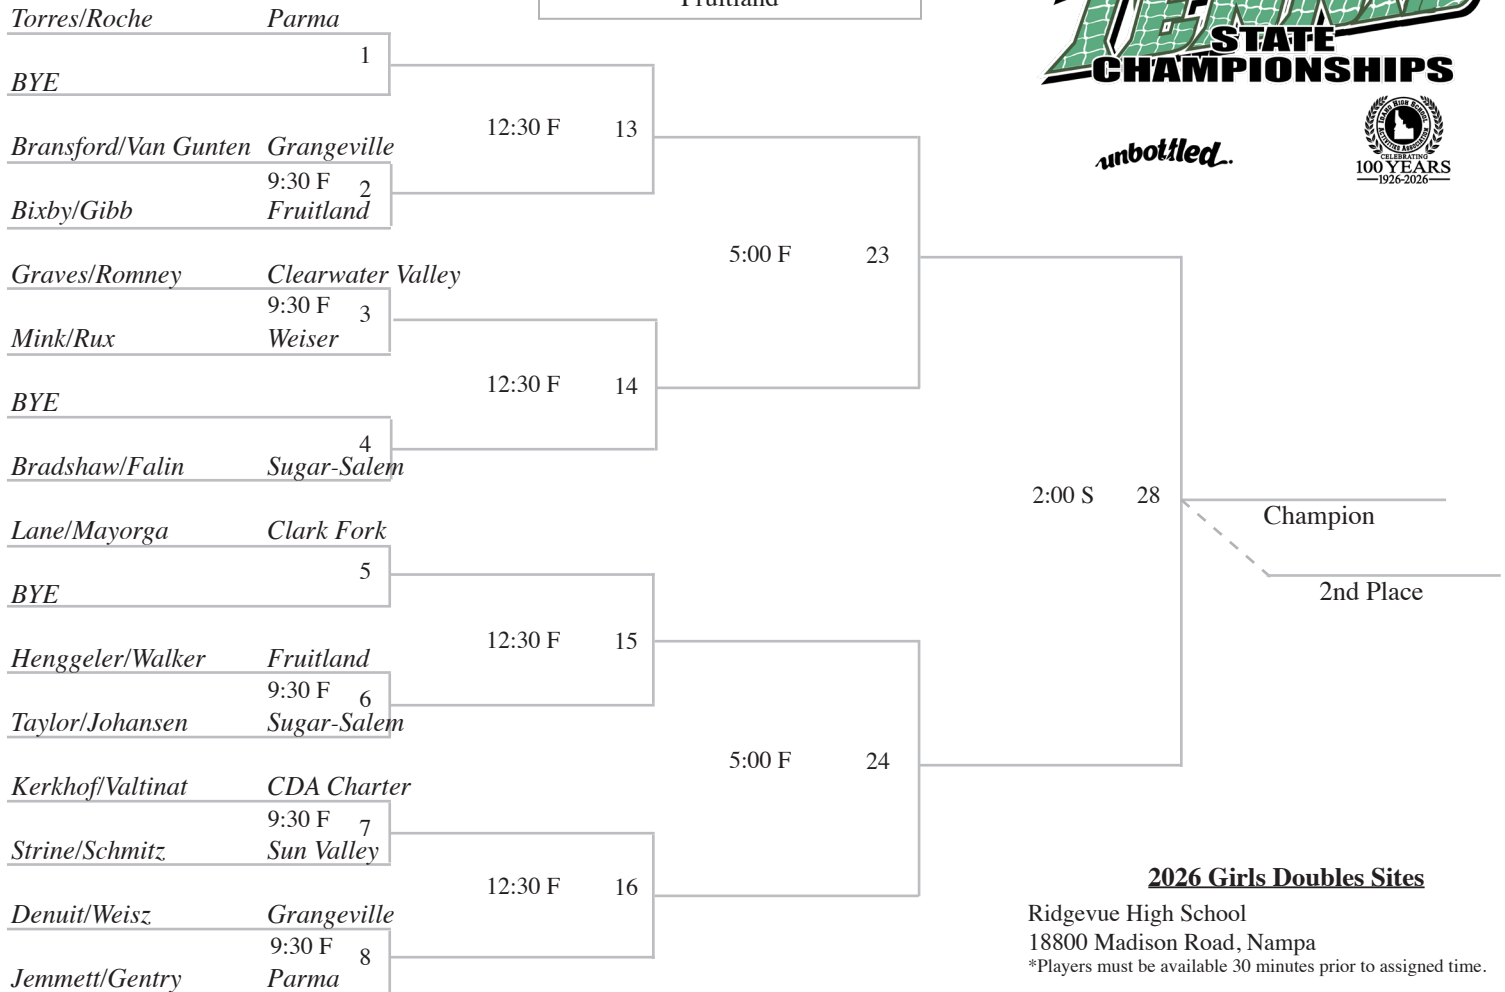

Consolation Bracket

2026 State Tennis Championships

unbottled.

4A Girls Doubles

2025 State Champion

R. Gross/N. Tubbs
Fruitland

Championship Bracket

2026 Girls Doubles Sites