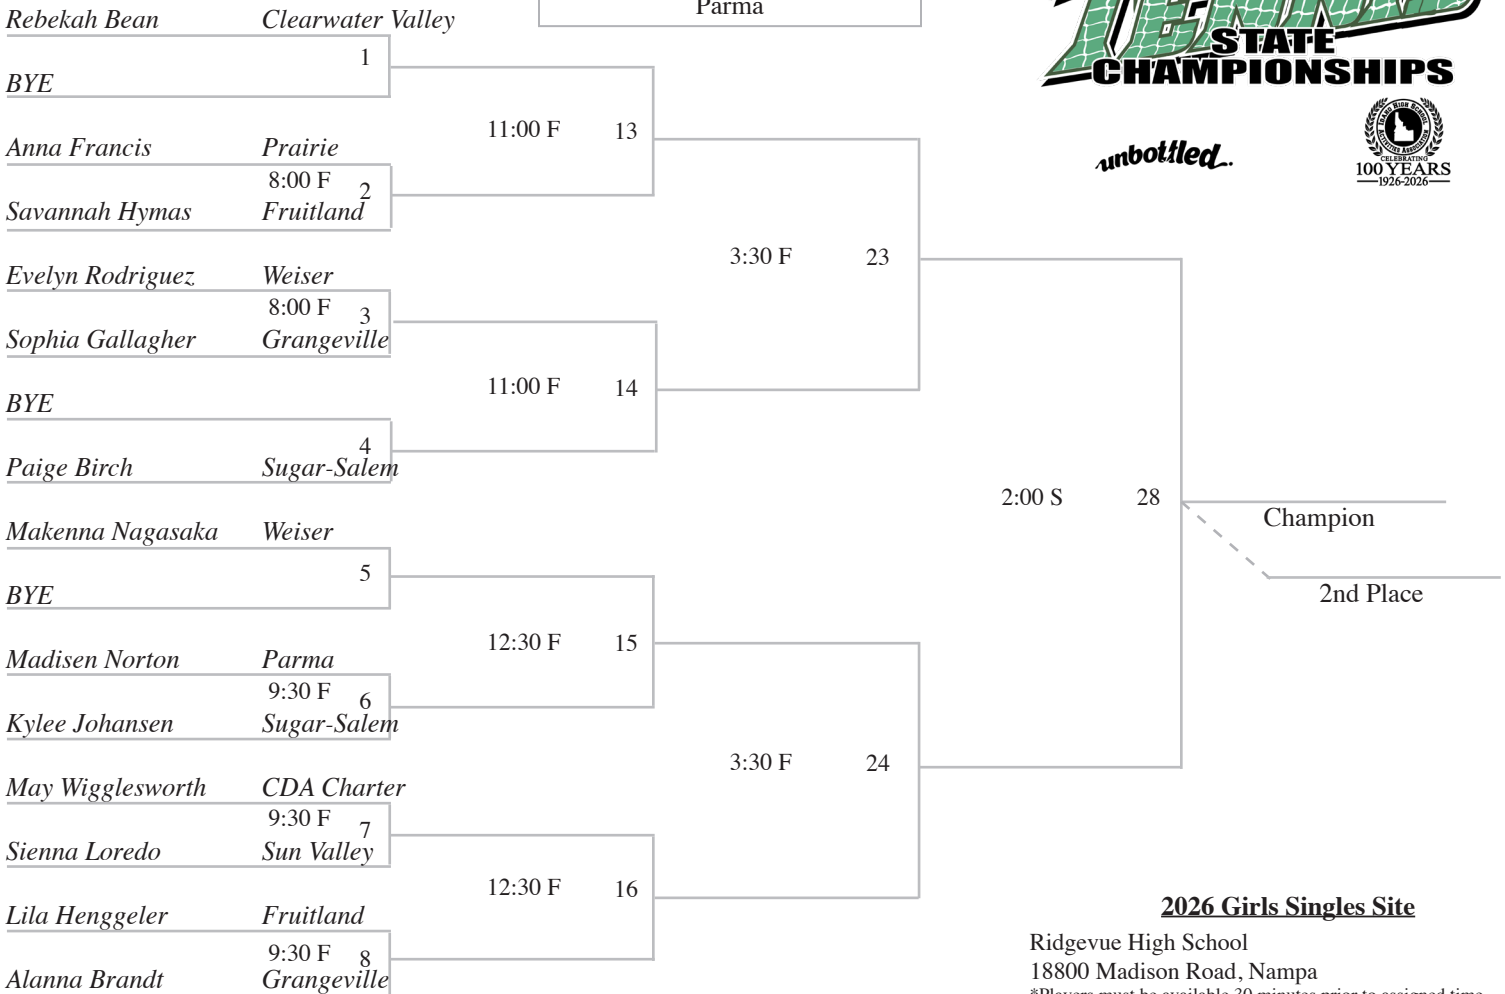

Championship Bracket