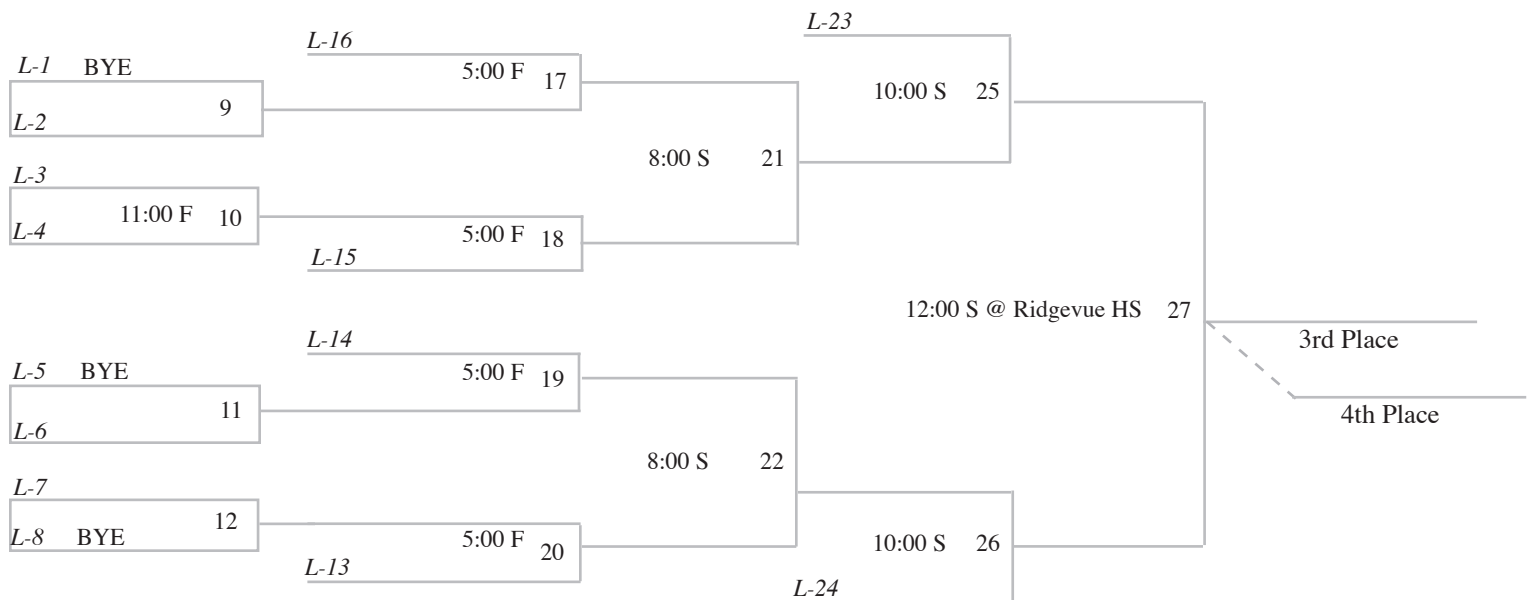

2025 State Champion

M. Goodson/B. Hancock
Parma

2026 Boys Doubles Site

Owyhee High School
 3650 N. Owyhee Storm Avenue, Meridian
 *Matches 27 & 28 @ Ridgevue High School
 18800 Madison Road, Nampa
 *Players must be available 30 minutes prior to assigned time.

Consolation Bracket

2026 State Tennis Championships

unbottled.

4A Girls Doubles

2025 State Champion

R. Gross/N. Tubbs
Fruitland

Championship Bracket

2026 Girls Doubles Sites

Ridgevue High School
18800 Madison Road, Nampa
*Players must be available 30 minutes prior to assigned time.

Consolation Bracket