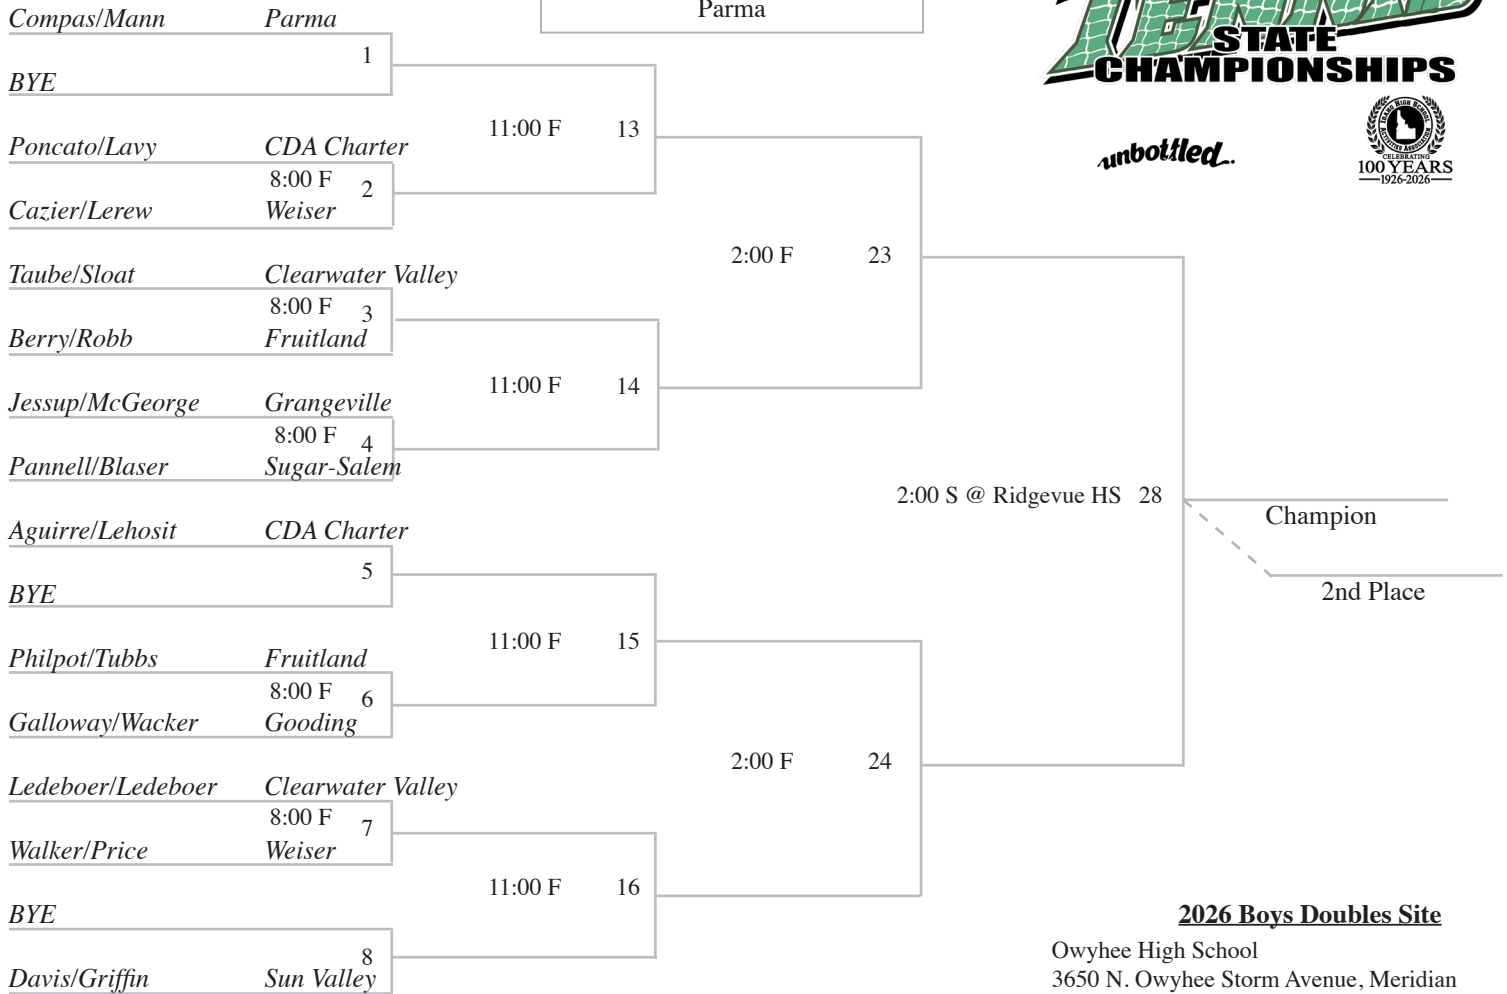

Championship Bracket

2025 State Champion

M. Goodson/B. Hancock
Parma